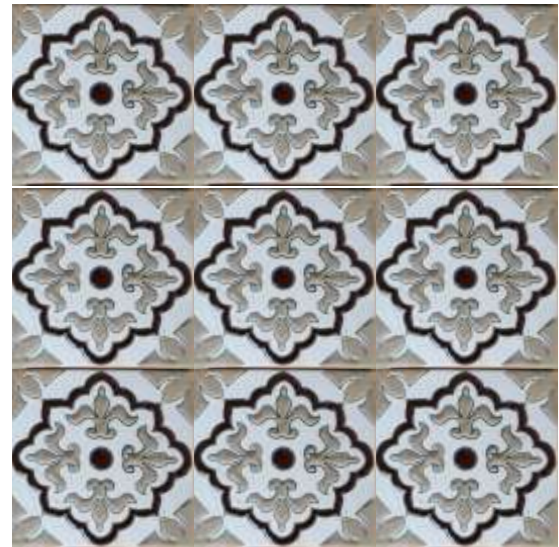

ART Blanco
Mexicano
Mate 15cm

Master Artisan Collection

6" Master Artisan Handpainted Clay Tiles

**ART HB-09
CARTAGO
15cm**

**ART HB-26
TOSCANO
15cm**

**ART LF-01
FORJA
15cm**

**ART HB-41
Flor Cafe
15cm**

Master Artisan Collection