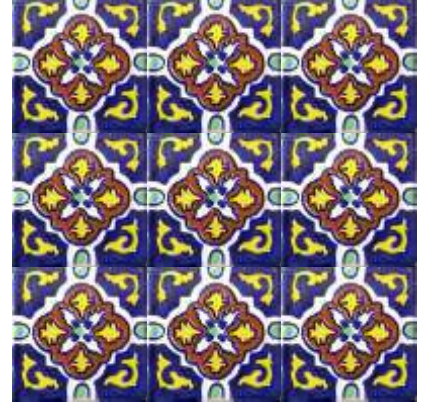

Talavera Collection

4" Handpainted Artisan Clay Tiles

ART AL 21
10cm

ART AL 29
10cm

ART AL 26
10cm

ART AL 219
10cm

ART AL 217
10cm

ART AL 218
10cm

Talavera Collection

4" Handpainted Artisan Clay Tiles

ART AL 130
10cm

Instalación MIXTA Sugerida "Azules"

Instalación MIXTA Sugerida "Colores"

Talavera Collection

6" Chairrail Trim Piece

Trim Piece/Moldura